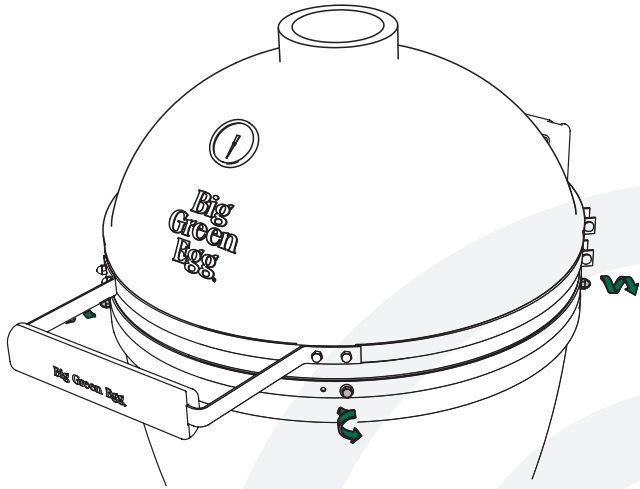

1

7/16" (Nr. 11)