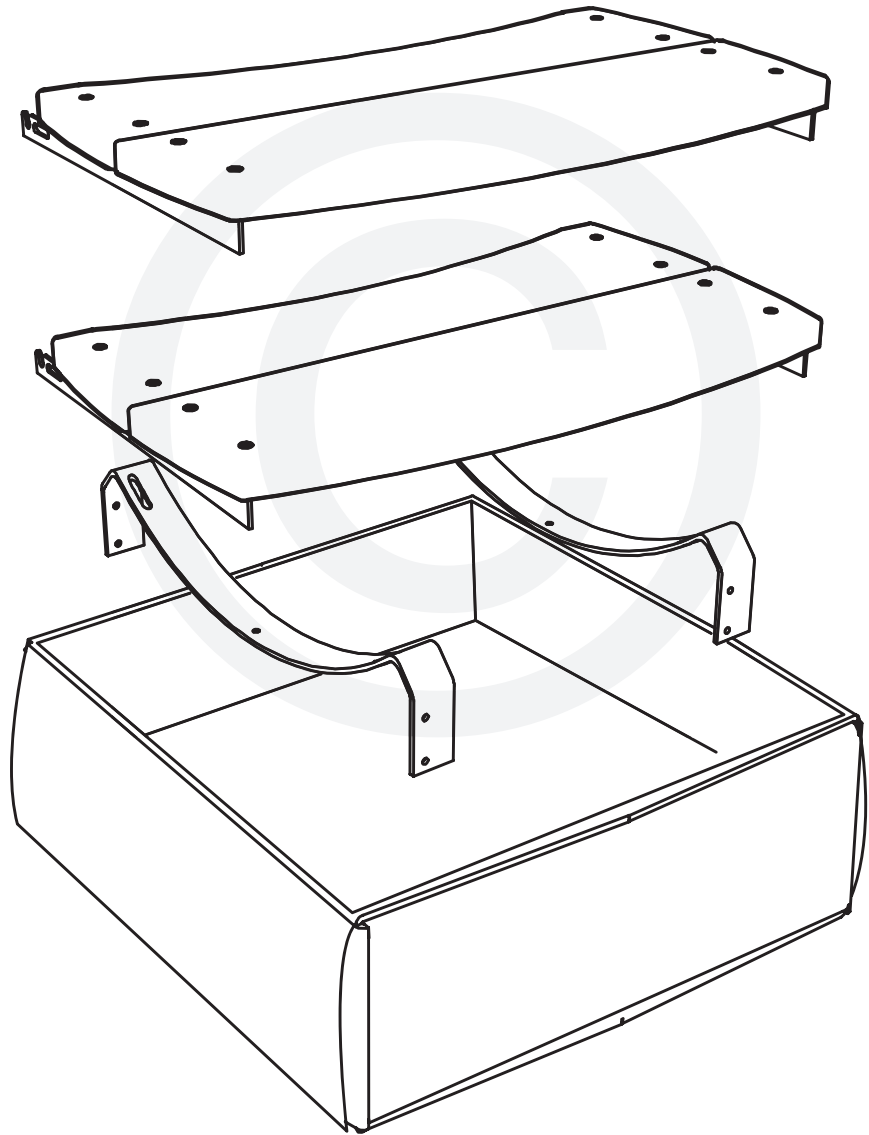

© COPYRIGHT BIG GREEN EGG INC.