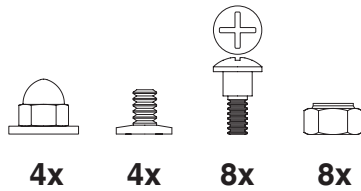

© COPYRIGHT BIG GREEN EGG INC.