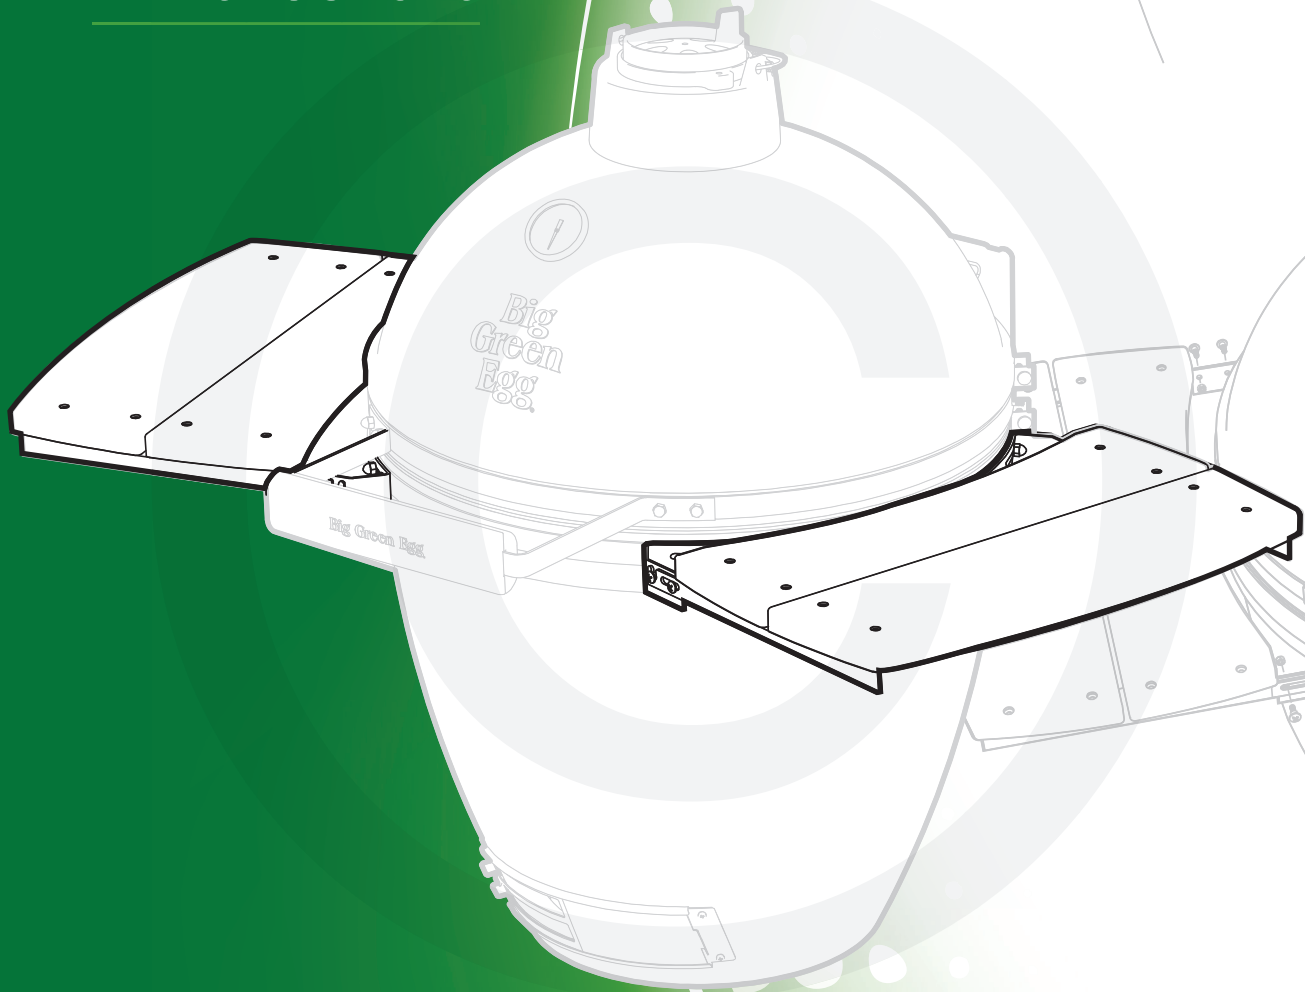

XXL XL L M S MX MN

Wooden EGG[®] Mates[™] Assembly Instructions

7/16" + 11/32"
(Nr. 11 + 9)

[www.biggreenegg.com/
assembly-videos](http://www.biggreenegg.com/assembly-videos)

 www.biggreenegg.com

 www.biggreenegg.ca

7/16" (Nr. 11)

© COPYRIGHT BIG GREEN EGG INC.

© COPYRIGHT BIG GREEN EGG INC.

3

8x

8x

11/32" (Nr. 9)

4x